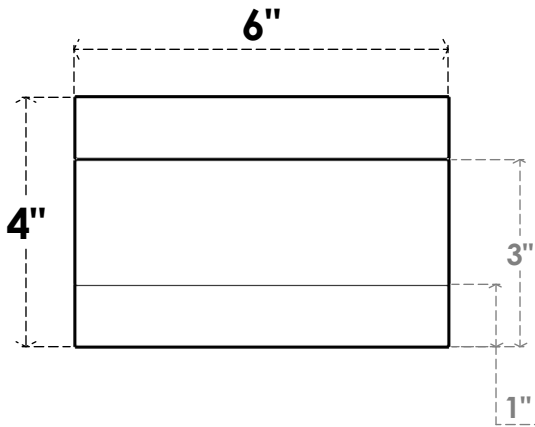

ITEM NUMBER: RFTURO060X04000X20000X004CLE00RCPR

6"W X 4"H X 20"L TIMBERTHANE ROUGH CEDAR CLEMMONS FAUX WOOD OPEN RAFTER TAIL, 4"L END, PRIMED TAN

SIDE PROFILE

FRONT PROFILE

ISOMETRIC

GENERATED DATE : 03/02/2023