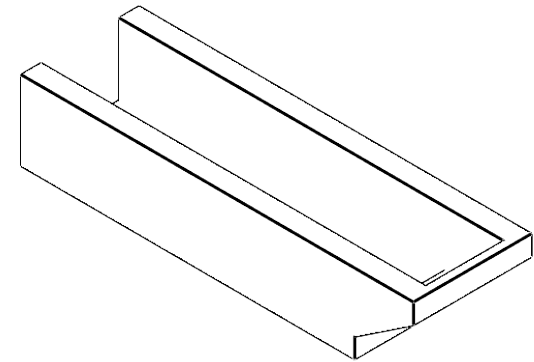

ITEM NUMBER: RFTURO060X04000X20000X004CLE00RCPR

6"W X 4"H X 20"L TIMBERTHANE ROUGH CEDAR CLEMMONS FAUX WOOD OPEN RAFTER TAIL, 4"L END, PRIMED TAN

SIDE PROFILE

FRONT PROFILE

ISOMETRIC

GENERATED DATE : 03/02/2023

EKENA MILLWORK
2300 WEST MAIN ST.
CLARKSVILLE, TX 75426
TOLL FREE: 866-607-0453
WWW.EKENAMILLWORK.COM

NOTES

1. INSTALLATION TO BE COMPLETED IN ACCORDANCE WITH MANUFACTURER'S SPECIFICATIONS.
2. DRAWING MAY NOT BE TO SCALE
3. THIS DRAWING IS INTENDED FOR DESIGN AND PLANNING PURPOSES ONLY.
4. ALL INFORMATION CONTAINED HEREIN WAS CURRENT AT THE TIME OF DEVELOPMENT BUT MUST BE REVIEWED AND APPROVED BY THE PRODUCT MANUFACTURER TO BE CONSIDERED ACCURATE.
5. TIMBERTHANE ARCHITECTURAL PRODUCTS ARE MADE FROM HIGH DENSITY URETHANE AND COME FACTORY PRIMED