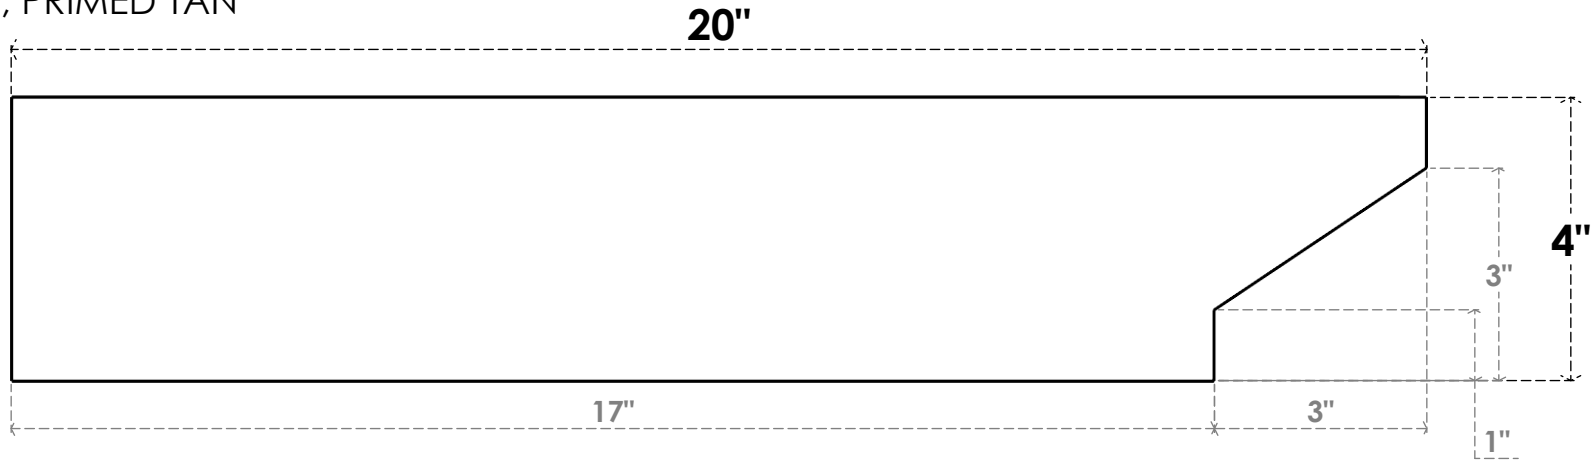

ITEM NUMBER: RFTURO060X04000X20000X004CLE00RCPR

6"W X 4"H X 20"L TIMBERTHANE ROUGH CEDAR CLEMMONS FAUX WOOD OPEN RAFTER TAIL, 4"L END, PRIMED TAN

SIDE PROFILE

FRONT PROFILE

ISOMETRIC

GENERATED DATE : 03/02/2023